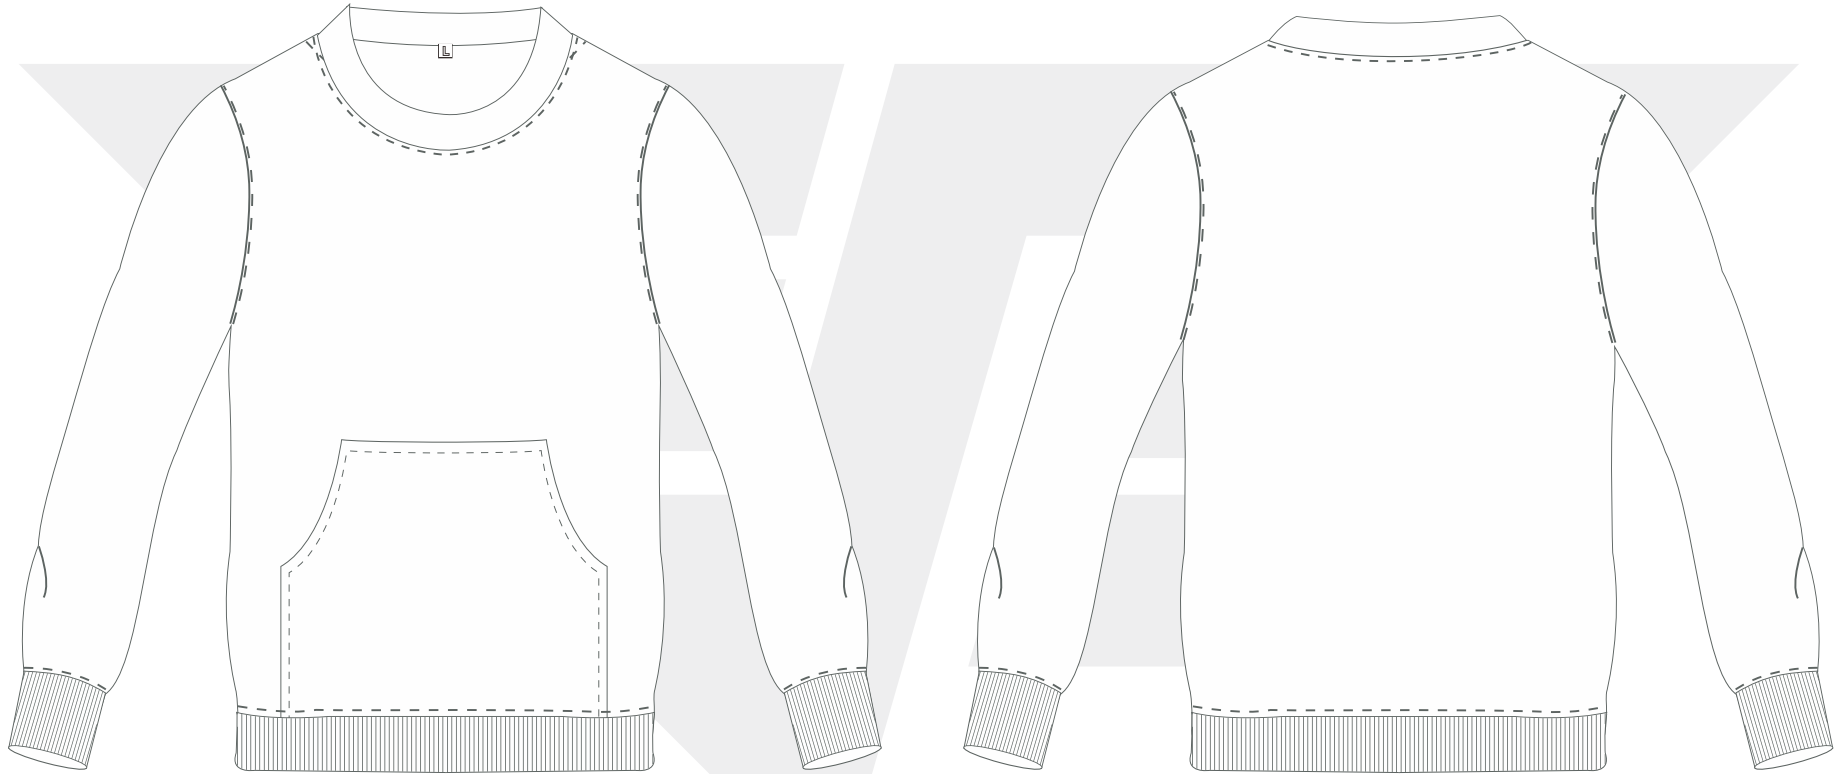

SWEATER

Crew Neck

Blank template from JFR SPORTS